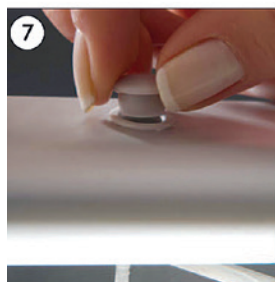

Alu stand with 6 pcs. of 8 mm acrylic A4 shelves. Quick and easy to assemble.

Alu Prospektständer mit 6 Stück A4 Ablagen aus 8 mm Acryl. Leicht und schnell zu montieren.

Alustander med 6 stk. A4 hylder i 8 mm akryl. Dybde på hylde: 4 cm. Let at samle.

- Elips profile No. 1 x 1 pcs
- Aluminium base No. 2 x 1 pcs
- Acrylic shelf No. 3 x 1 pcs
- Acrylic shelf No. 4 x 3 pcs
- Acrylic shelf No. 5 x 2 pcs
- Acrylic shelf stopper No. 6 x 1 pcs
- Screw cups No. 7 x 6 pcs
- Screw No. 8 x 2 pcs
- Screw No. 9 x 18 pcs
- Allen key No. 10 x 1 pcs