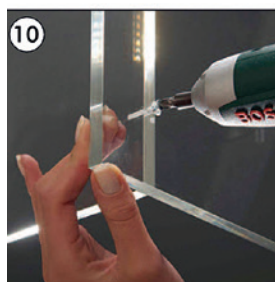

Alu stand with 6 pcs. of 8 mm acrylic A4 shelves. Quick and easy to assemble.

Alu Prospektständer mit 6 Stück A4 Ablagen aus 8 mm Acryl. Leicht und schnell zu montieren.

Alustander med 6 stk. A4 hylder i 8 mm akryl. Dybde på hylde: 4 cm. Let at samle.

- Elips profile No. 1 x 1 pcs
- Aluminium base No. 2 x 1 pcs
- Acrylic shelf No. 3 x 1 pcs
- Acrylic shelf No. 4 x 3 pcs
- Acrylic shelf No. 5 x 2 pcs
- Acrylic shelf stopper No. 6 x 1 pcs
- Screw cups No. 7 x 6 pcs
- Screw No. 8 x 2 pcs
- Screw No. 9 x 18 pcs
- Allen key No. 10 x 1 pcs