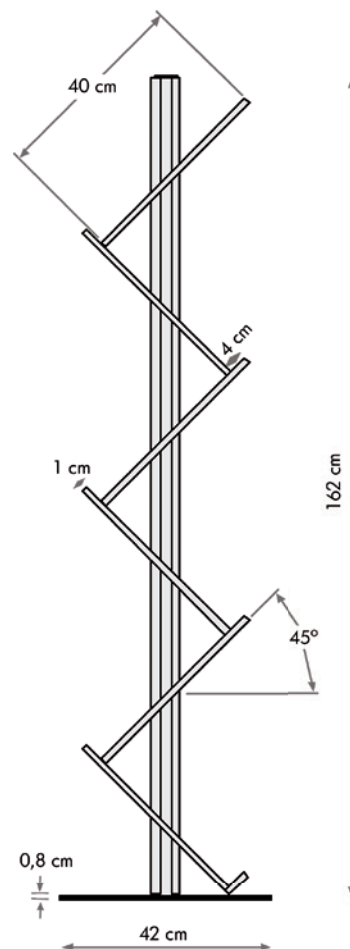

Alu stand with 6 pcs. of 8 mm acrylic A4 shelves. Quick and easy to assemble.

Alu Prospektständer mit 6 Stück A4 Ablagen aus 8 mm Acryl. Leicht und schnell zu montieren.

Alustander med 6 stk. A4 hylder i 8 mm akryl. Dybde på hylde: 4 cm. Let at samle.

- Elips profile No. 1 x 1 pcs
- Aluminium base No. 2 x 1 pcs
- Acrylic shelf No. 3 x 1 pcs
- Acrylic shelf No. 4 x 3 pcs
- Acrylic shelf No. 5 x 2 pcs
- Acrylic shelf stopper No. 6 x 1 pcs
- Screw cups No. 7 x 6 pcs
- Screw No. 8 x 2 pcs
- Screw No. 9 x 18 pcs
- Allen key No. 10 x 1 pcs

Model	Art.no.	Capacity	Shelf size	Colour	Total W x H	Package size and weight	Pallet size and quantity
811	6422	6 x A4	22,5 x 34,5 cm	Alu / acrylic	30 x 162 cm	33 x 44 x 13 cm 12 kg	80 x 120 x 220 cm 27 pcs.