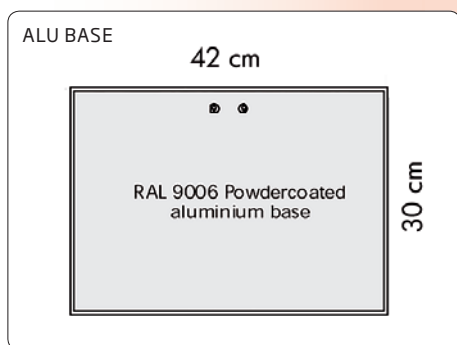

Alu stand with 6 pcs. of 8 mm acrylic A4 shelves. Quick and easy to assemble.

Alu Prospektständer mit 6 Stück A4 Ablagen aus 8 mm Acryl. Leicht und schnell zu montieren.

Alustander med 6 stk. A4 hylder i 8 mm akryl. Dybde på hylde: 4 cm. Let at samle.

- Elips profile No. 1 x 1 pcs
- Aluminium base No. 2 x 1 pcs
- Acrylic shelf No. 3 x 1 pcs
- Acrylic shelf No. 4 x 3 pcs
- Acrylic shelf No. 5 x 2 pcs
- Acrylic shelf stopper No. 6 x 1 pcs
- Screw cups No. 7 x 6 pcs
- Screw No. 8 x 2 pcs
- Screw No. 9 x 18 pcs
- Allen key No. 10 x 1 pcs

Model	Art.no.	Capacity	Shelf size	Colour	Total W x H	Package size and weight	Pallet size and quantity
811	6422	6 x A4	22,5 x 34,5 cm	Alu / acrylic	30 x 162 cm	33 x 44 x 13 cm 12 kg	80 x 120 x 220 cm 27 pcs.