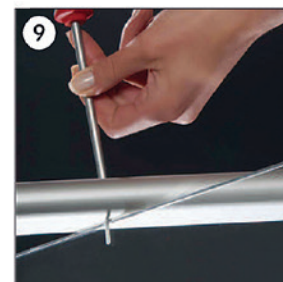

Alu stand with 6 pcs. of 8 mm acrylic A4 shelves. Quick and easy to assemble.

Alu Prospektständer mit 6 Stück A4 Ablagen aus 8 mm Acryl. Leicht und schnell zu montieren.

Alustander med 6 stk. A4 hylder i 8 mm akryl. Dybde på hylde: 4 cm. Let at samle.

- Elips profile No. 1 x 1 pcs
- Aluminium base No. 2 x 1 pcs
- Acrylic shelf No. 3 x 1 pcs
- Acrylic shelf No. 4 x 3 pcs
- Acrylic shelf No. 5 x 2 pcs
- Acrylic shelf stopper No. 6 x 1 pcs
- Screw cups No. 7 x 6 pcs
- Screw No. 8 x 2 pcs
- Screw No. 9 x 18 pcs
- Allen key No. 10 x 1 pcs