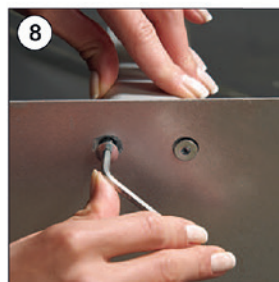

Alu stand with 6 pcs. of 8 mm acrylic A4 shelves. Quick and easy to assemble.

Alu Prospektständer mit 6 Stück A4 Ablagen aus 8 mm Acryl. Leicht und schnell zu montieren.

Alustander med 6 stk. A4 hylder i 8 mm akryl. Dybde på hylde: 4 cm. Let at samle.

- Elips profile No. 1 x 1 pcs
- Aluminium base No. 2 x 1 pcs
- Acrylic shelf No. 3 x 1 pcs
- Acrylic shelf No. 4 x 3 pcs
- Acrylic shelf No. 5 x 2 pcs
- Acrylic shelf stopper No. 6 x 1 pcs
- Screw cups No. 7 x 6 pcs
- Screw No. 8 x 2 pcs
- Screw No. 9 x 18 pcs
- Allen key No. 10 x 1 pcs