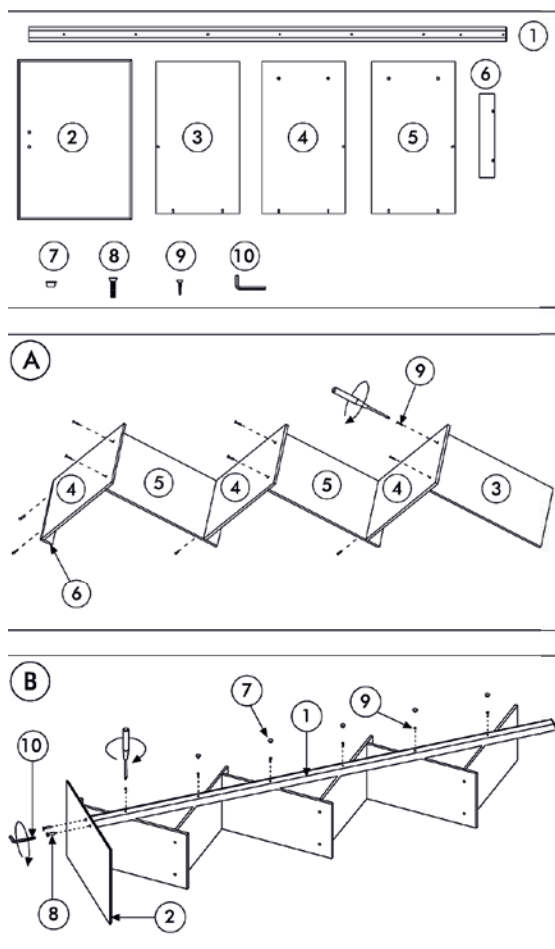

Alu stand with 6 pcs. of 8 mm acrylic A4 shelves. Quick and easy to assemble.

Alu Prospektständer mit 6 Stück A4 Ablagen aus 8 mm Acryl. Leicht und schnell zu montieren.

Alustander med 6 stk. A4 hylder i 8 mm akryl. Dybde på hylde: 4 cm. Let at samle.

- Elips profile No. 1 x 1 pcs
- Aluminium base No. 2 x 1 pcs
- Acrylic shelf No. 3 x 1 pcs
- Acrylic shelf No. 4 x 3 pcs
- Acrylic shelf No. 5 x 2 pcs
- Acrylic shelf stopper No. 6 x 1 pcs
- Screw cups No. 7 x 6 pcs
- Screw No. 8 x 2 pcs
- Screw No. 9 x 18 pcs
- Allen key No. 10 x 1 pcs

Model	Art.no.	Capacity	Shelf size	Colour	Total W x H	Package size and weight	Pallet size and quantity
811	6422	6 x A4	22,5 x 34,5 cm	Alu / acrylic	30 x 162 cm	33 x 44 x 13 cm 12 kg	80 x 120 x 220 cm 27 pcs.