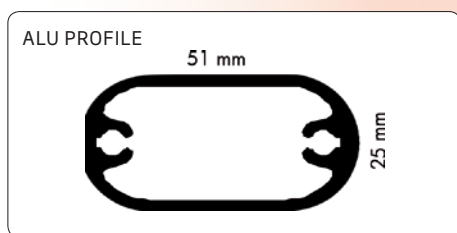

Alu stand with 6 pcs. of 8 mm acrylic A4 shelves. Quick and easy to assemble.

Alu Prospektständer mit 6 Stück A4 Ablagen aus 8 mm Acryl. Leicht und schnell zu montieren.

Alustander med 6 stk. A4 hylder i 8 mm akryl. Dybde på hylde: 4 cm. Let at samle.

- Elips profile No. 1 x 1 pcs
- Aluminium base No. 2 x 1 pcs
- Acrylic shelf No. 3 x 1 pcs
- Acrylic shelf No. 4 x 3 pcs
- Acrylic shelf No. 5 x 2 pcs
- Acrylic shelf stopper No. 6 x 1 pcs
- Screw cups No. 7 x 6 pcs
- Screw No. 8 x 2 pcs
- Screw No. 9 x 18 pcs
- Allen key No. 10 x 1 pcs

Model	Art.no.	Capacity	Shelf size	Colour	Total W x H	Package size and weight	Pallet size and quantity
811	6422	6 x A4	22,5 x 34,5 cm	Alu / acrylic	30 x 162 cm	33 x 44 x 13 cm 12 kg	80 x 120 x 220 cm 27 pcs.