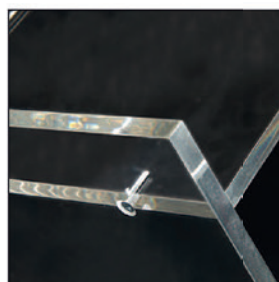

Alu stand with 6 pcs. of 8 mm acrylic A4 shelves. Quick and easy to assemble.

Alu Prospektständer mit 6 Stück A4 Ablagen aus 8 mm Acryl. Leicht und schnell zu montieren.

Alustander med 6 stk. A4 hylder i 8 mm akryl. Dybde på hylde: 4 cm. Let at samle.

- Elips profile No. 1 x 1 pcs
- Aluminium base No. 2 x 1 pcs
- Acrylic shelf No. 3 x 1 pcs
- Acrylic shelf No. 4 x 3 pcs
- Acrylic shelf No. 5 x 2 pcs
- Acrylic shelf stopper No. 6 x 1 pcs
- Screw cups No. 7 x 6 pcs
- Screw No. 8 x 2 pcs
- Screw No. 9 x 18 pcs
- Allen key No. 10 x 1 pcs